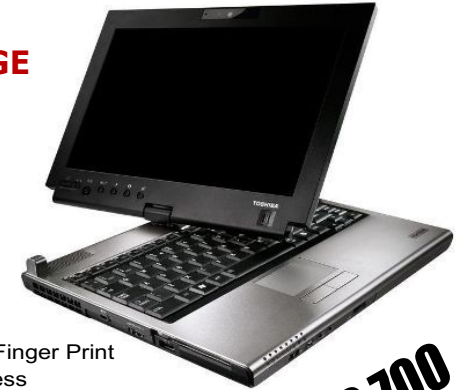

J~Prompt

COMPUTERS LAPTOPS & ACCESSORIES

DELL OPTIPLEX

760, Intel Core 2 Duo
2.8GHZ Processor
2.0GB MEM,
250GB HDD
16X DVD+/RW
17" DELL TFT
10/100/1000 NIC
Windows XP/Vista Business

GH¢1,450

AKAI EMAGINE MINI LAPTOP

Intel Atom
1GB MEM
10.4" LCD
160GB HDD
V92 Data/Fax
Integrated Wi-Fi, BT
Windows Vista Business

GH¢ 824

TOSHIBA PORTEGE M750 LAPTOP

Intel Core 2 Duo
2.26GHZ Proc.
1GB MEM
250GB HDD
DVD+/RW
13.4" LCD
10/100 NIC,
V92 Data/Fax
Integrated Wi-Fi, BT, Finger Print
Windows Vista Business
Tablet , Touch Screen, WebCam